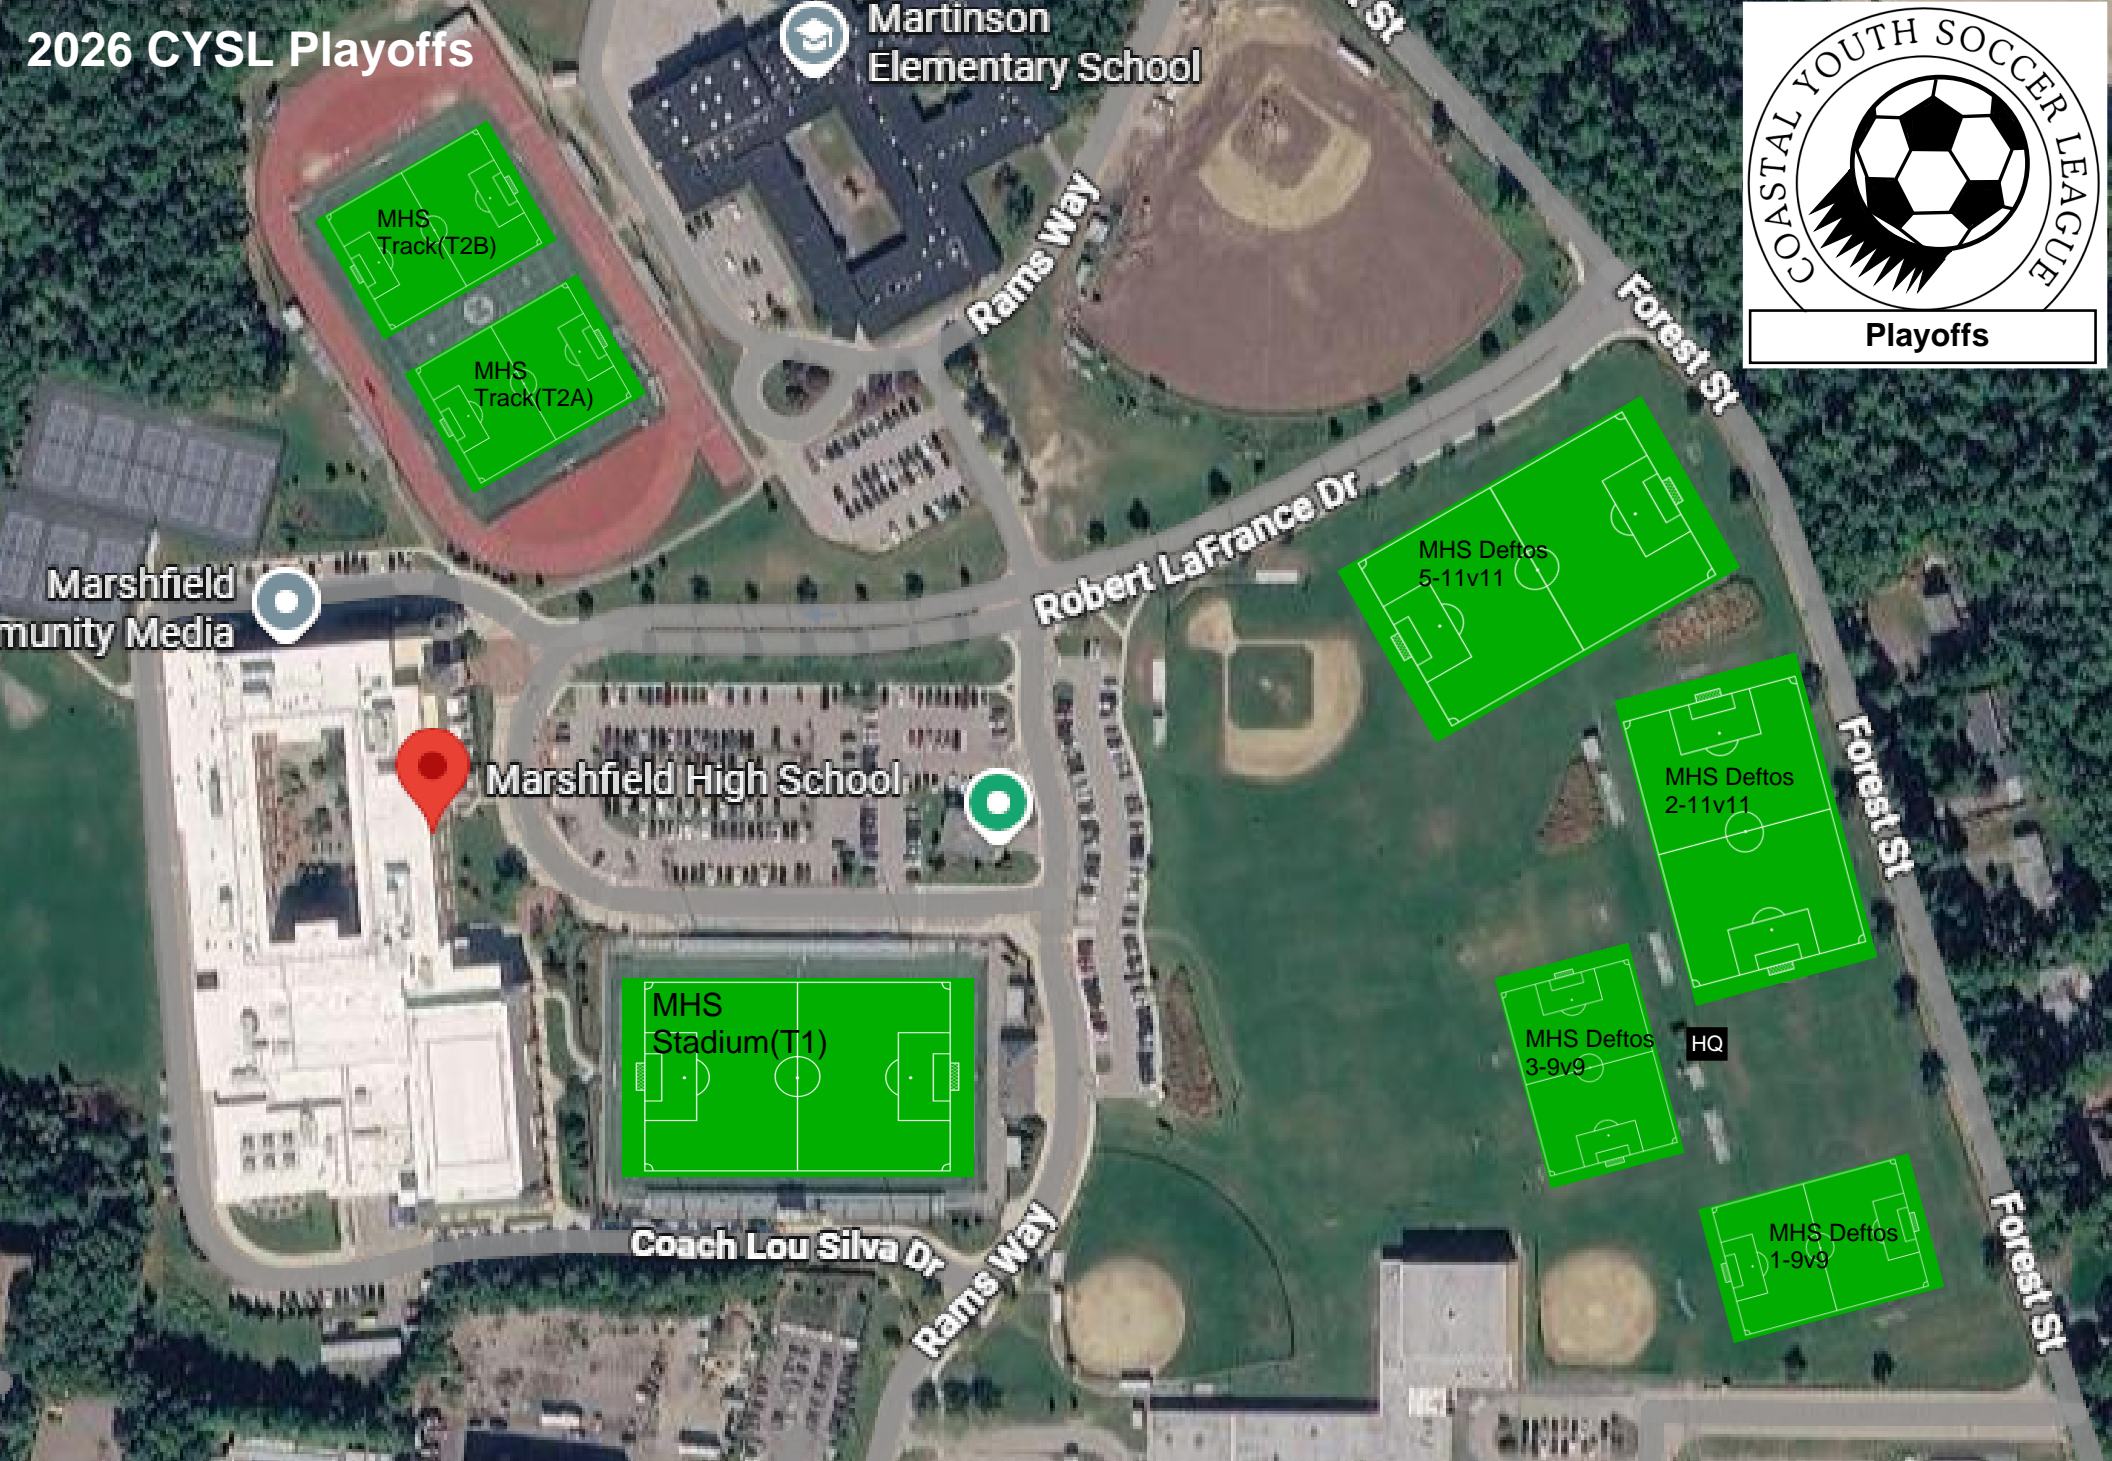

# 2026 CYSL Playoffs

Marshfield Community Media

Martinson Elementary School

Marshfield High School

**Marshfield High School**  
**167 Forest Street, Marshfield MA 202050**

**\*\*Park in designated Areas**  
**\*\*No Dogs allowed on playing fields**

MHS Track(T2B)

MHS Track(T2A)

MHS Stadium(T1)

MHS Deftos 5-11v11

MHS Deftos 2-11v11

MHS Deftos 3-9v9

MHS Deftos 1-9v9

HQ